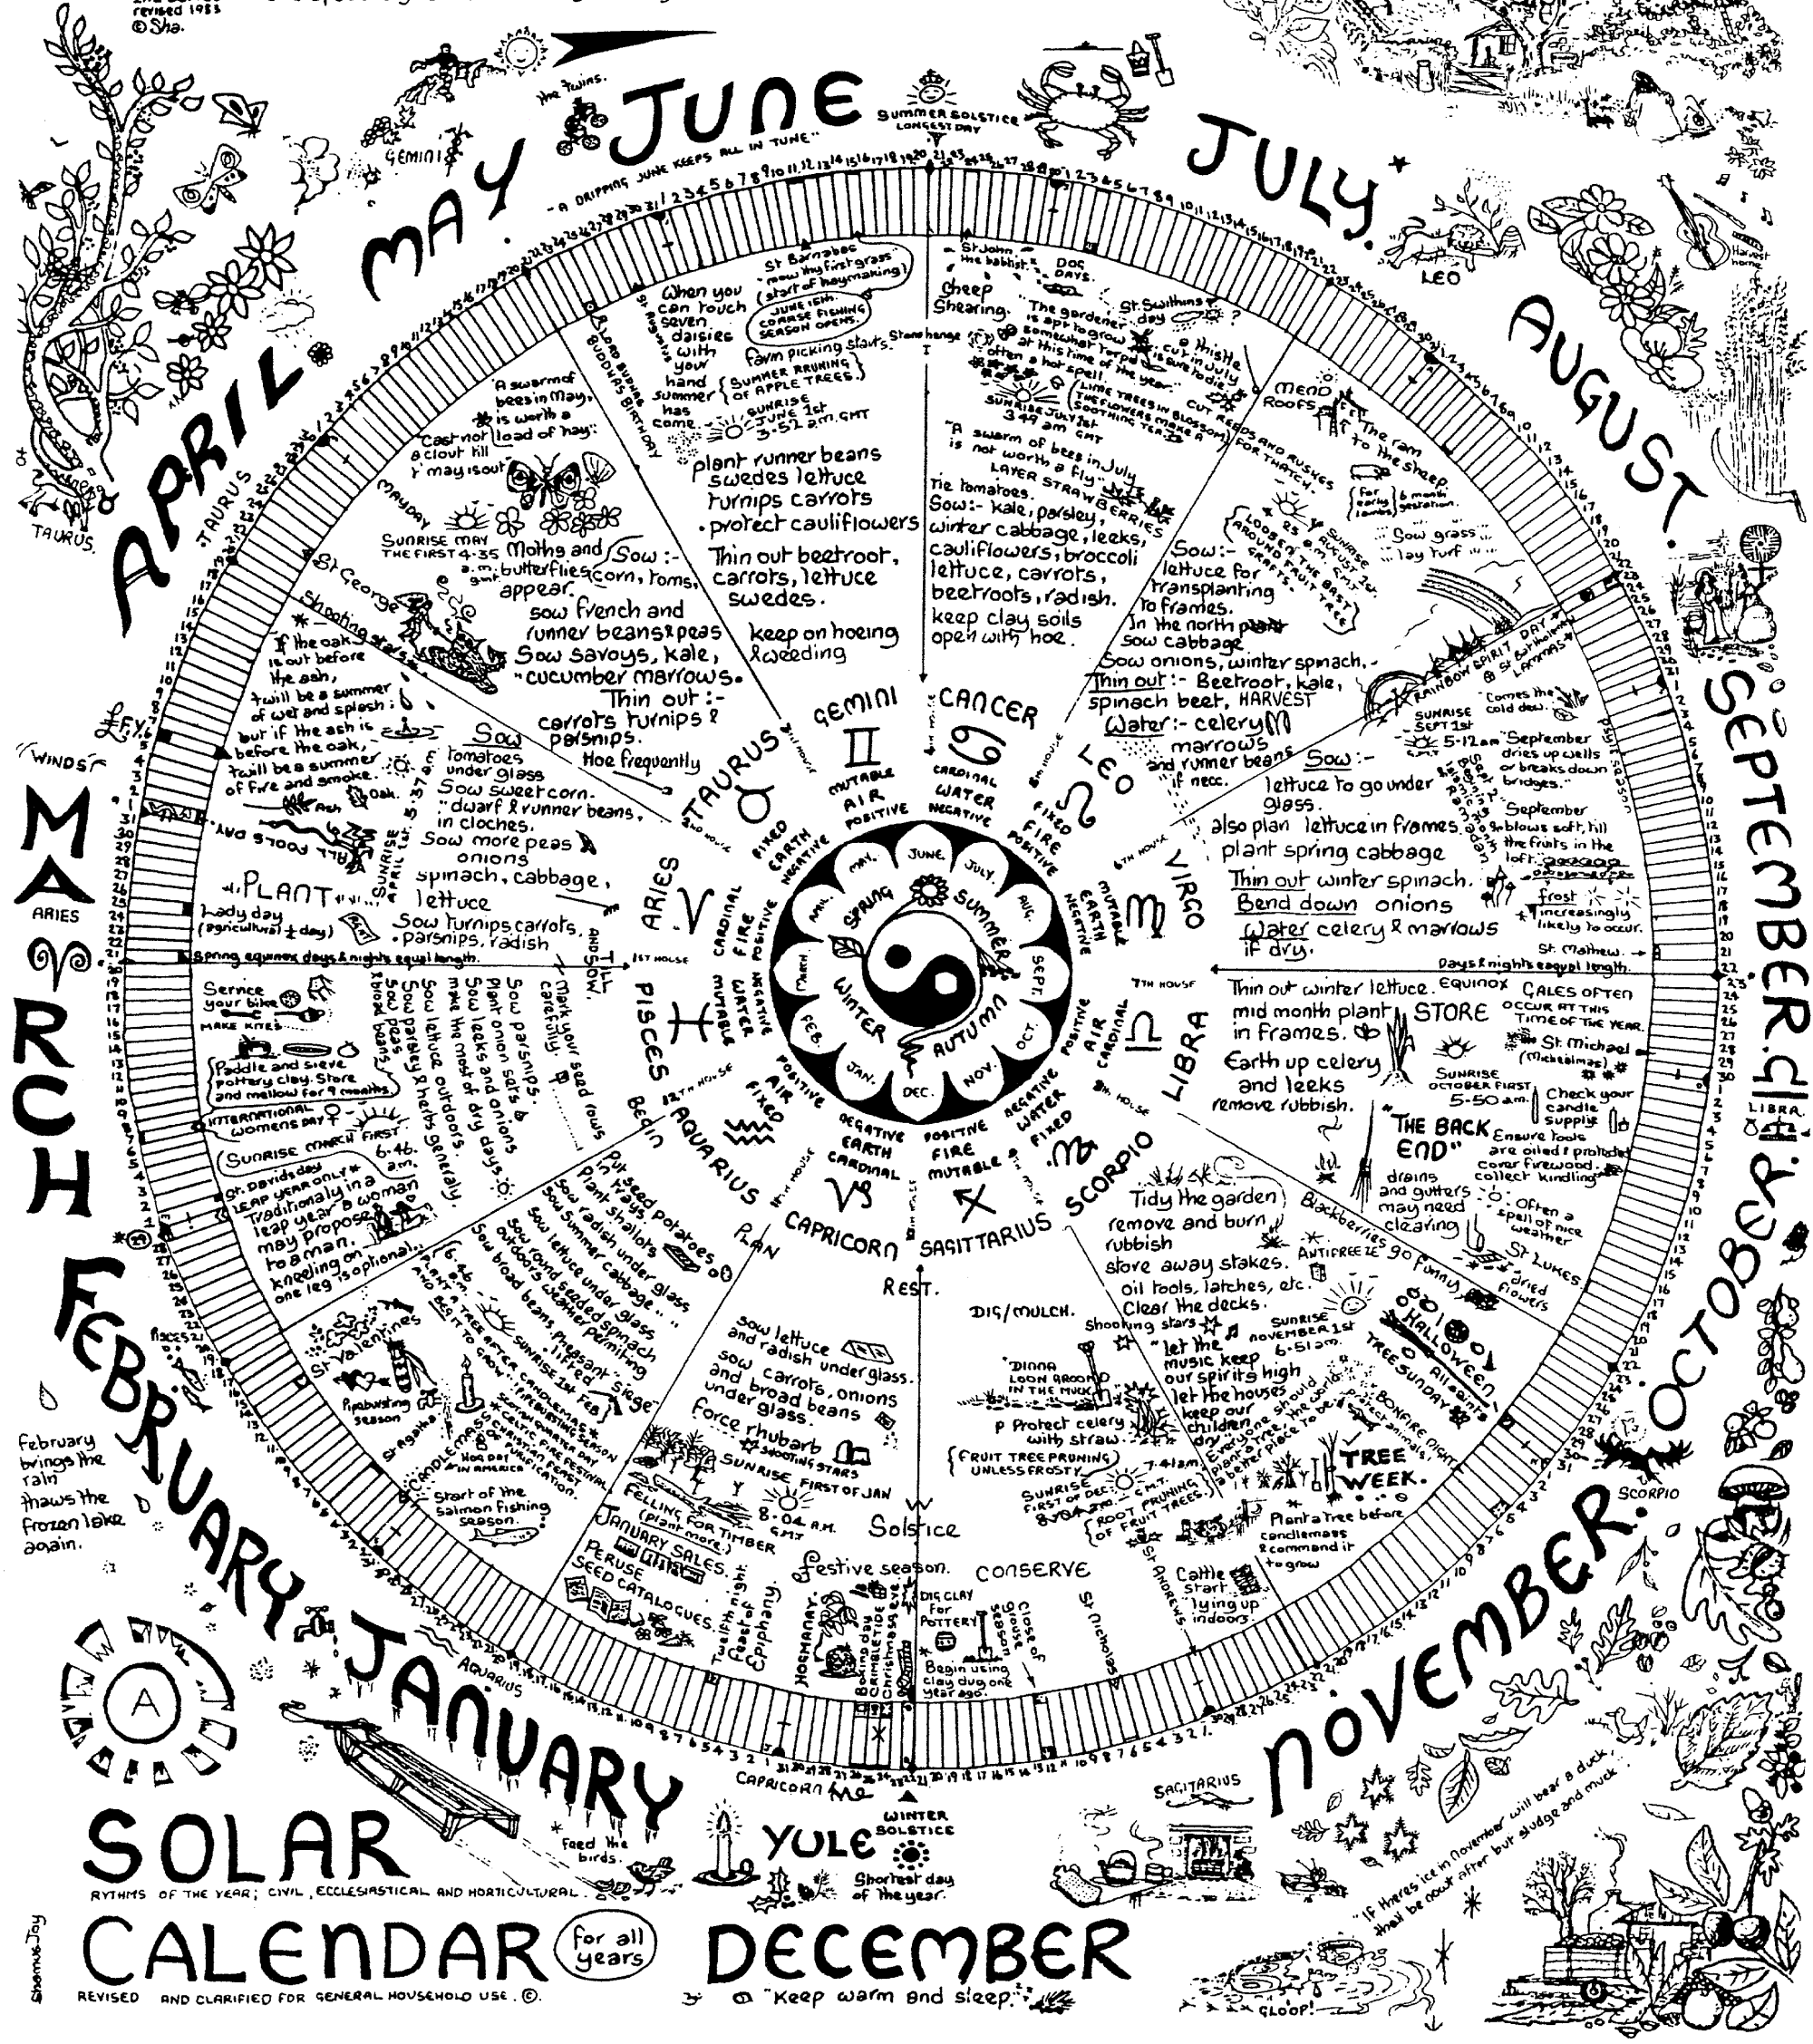

CHRONDALA

EDITION III
2nd series
revised 1983
© SJA.

The outer circle may be used to note periodic events, birthdays, biorhythms weather etc. one space is given for each day of the year.

WINDS
ARIES
TAURUS
GEMINI
CANCER
LEO
VIRGO
LIBRA
SCORPIO
SAGITTARIUS
CAPRICORN

SOLAR CALENDAR
RYTHMS OF THE YEAR; CIVIL, ECCLESIASTICAL AND HORTICULTURAL.
for all years
REVISED AND CLARIFIED FOR GENERAL HOUSEHOLD USE. ©
DECEMBER
YULE
WINTER SOLSTICE
Shortest day of the year.
a "keep warm and sleep."